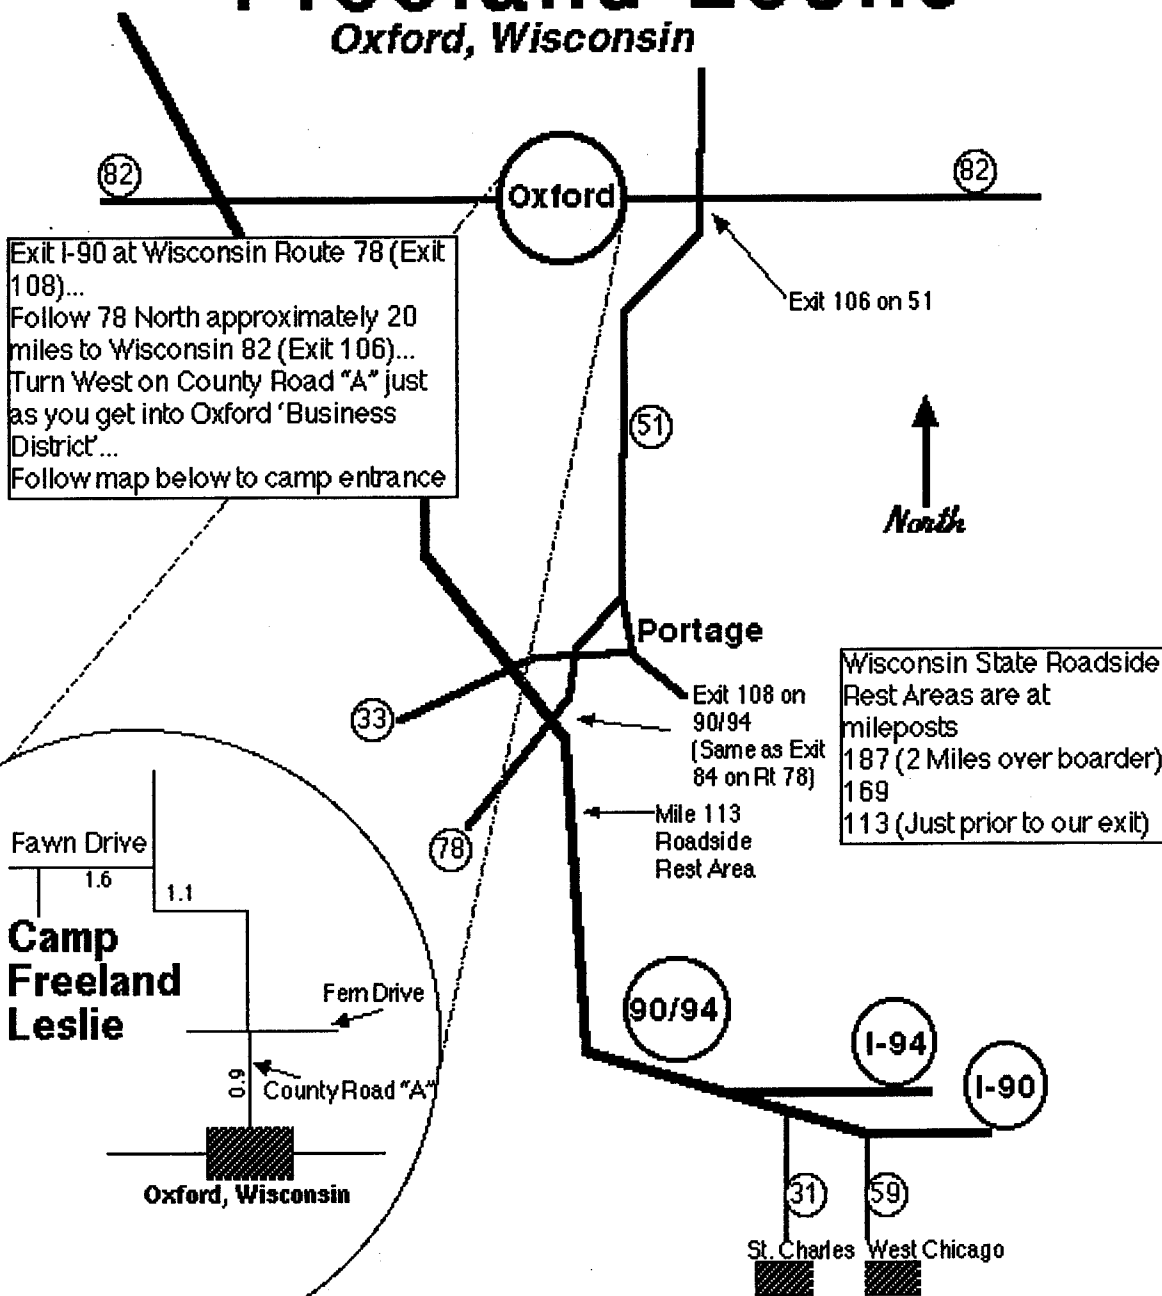

How to Get to Camp Freeland Leslie

Oxford, Wisconsin

Exit I-90 at Wisconsin Route 78 (Exit 108)...
 Follow 78 North approximately 20 miles to Wisconsin 82 (Exit 106)...
 Turn West on County Road "A" just as you get into Oxford 'Business District'...
 Follow map below to camp entrance

Wisconsin State Roadside Rest Areas are at mileposts
 187 (2 Miles over boarder)
 169
 113 (Just prior to our exit)

Note: Trip is approximately 190 miles from Wheaton...
 Allow 3 1/2 to 4 hours for drive